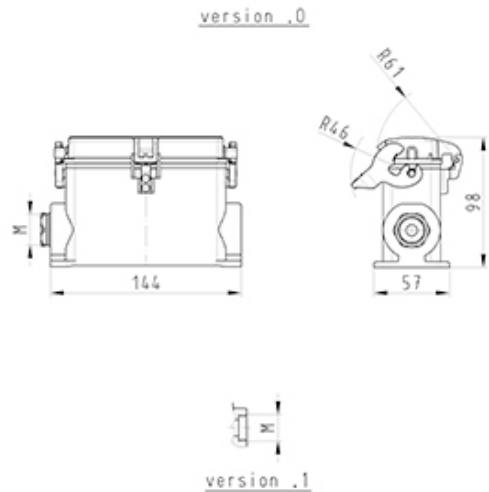

Datasheet

Item No. 76.346.6435.0

Bottom BAS GUT GT 64HM32 50 A0

revos BASIC 500V size 24H closed-bottom base with cable gland M32, right, with cover, high design, single locking lever

Item No.	76.346.6435.0
EAN	4015573630147
order unit	1 Piece(s)

Approvals

Technical data

General

ArticlePrice	udp_no_price
Nominal voltage	500
Housing material	Aluminium
Colour	Grey
Surface	With powder coating
Degree of protection (IP)	IP54
UV resistant	Yes
Inflammability class of insulation material acc. with UL94	Other
Operating temperature range min.	-40 °C
Operating temperature range max.	120 °C

Model

DIN-size	24H
Model	Surface mounting (base)
Locking mechanism	Single locking lever
Cable entry	Sideways
Type of cable	Gland nut
With cable screw gland	Yes
Thread size M	32
Hinged lid	Yes
EMC-version	No